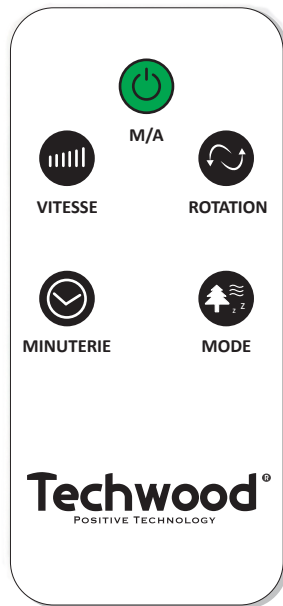

Techwood[®]

POSITIVE TECHNOLOGY

LOGO IN WHITE COLOR

SILKSCREEN OF CONTROL PANEL
BLACK AND WHITE